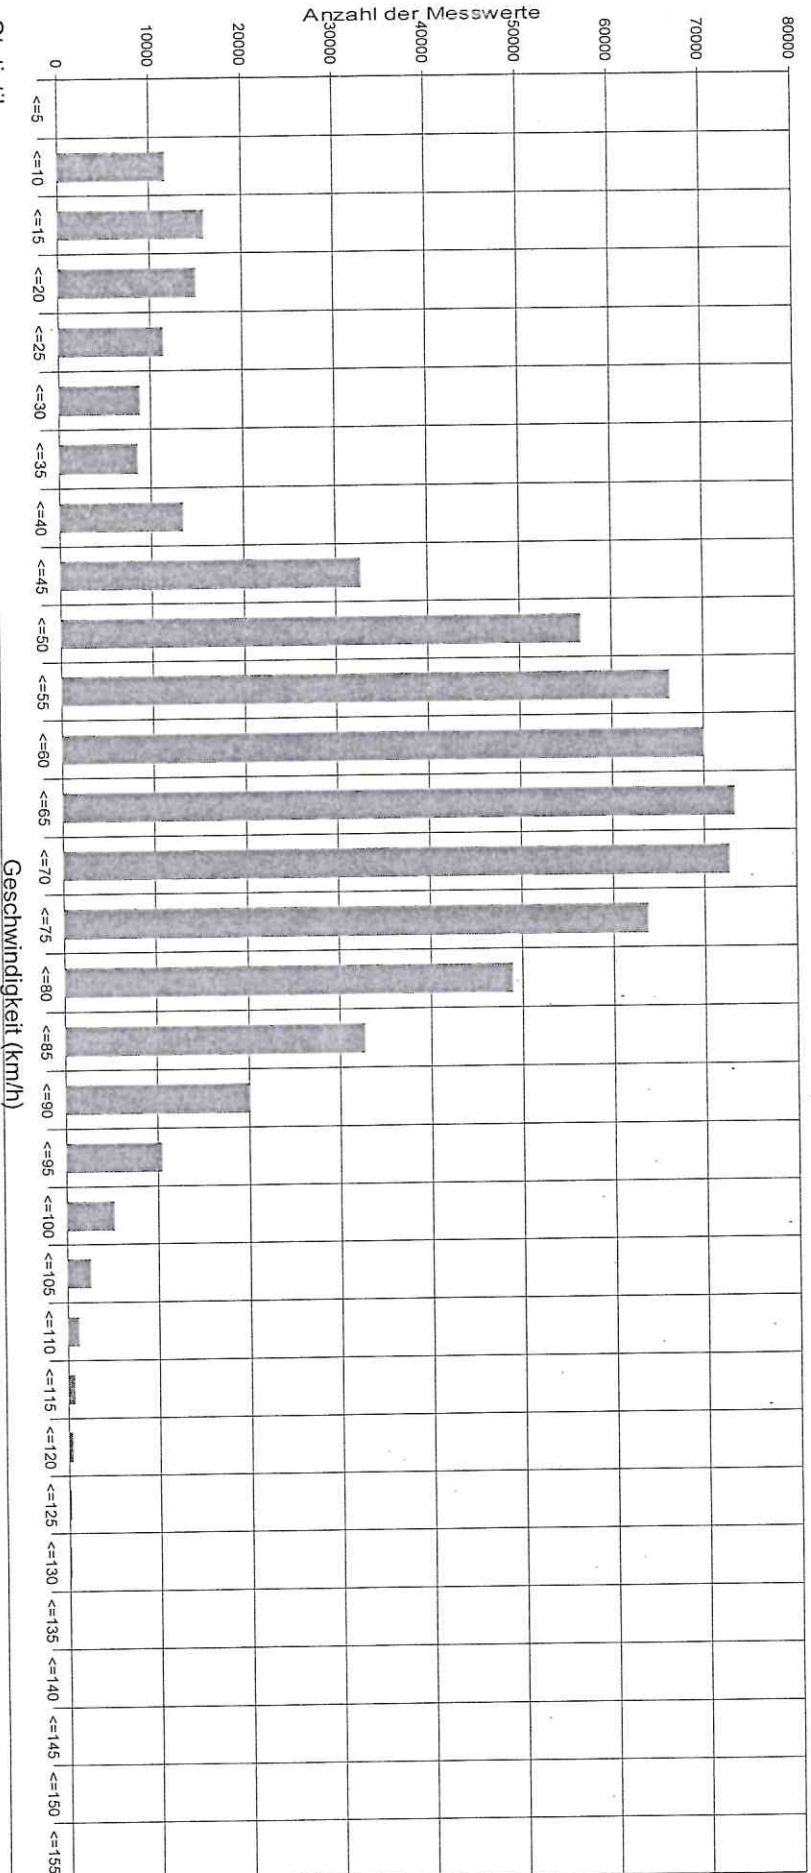

Sierzega Elektronik GmbH
Thürnau 55, A-4062 Theining
Tel.: +43-7221-64114-0, Fax:-14
Mail: office@sierzega.at
Web: www.sierzega.at

Wenn an dieser Stelle Ihr Logo mit Anschrift usw. stehen soll,
so kopieren Sie eine entsprechende Grafik, gespeichert als "logo.wmf" (Windows Metafile)
mit den Proportionen 1:10 (Breite:Länge) in das Programmverzeichnis dieser Software

To see your own logo with your address here at this place:
Design a graphic file and save it as "logo.wmf" (Windows Metafile)
with the proportions 1:10 (width to length) in the program folder of this software

Emmerstedt, Rottensiedlung

Statistik

Zeitraum: Donnerstag, 30. Januar 2020, 08:30 Uhr bis Freitag, 30. Oktober 2020, 17:03 Uhr

Anzahl der Messwerte 643264
Durchschnittsgeschwindigkeit ..... Vd 59,3 km/h
85% der Fahrzeuge fahren langsamer oder maximal ... V85 78 km/h
Maximalgeschwindigkeit ..... Vmax 154 km/h

Bei Einpark in Nebenbereich!

12,1 km/h

Spektralanalyse der Geschwindigkeit & wurde Ein- und Auspark: